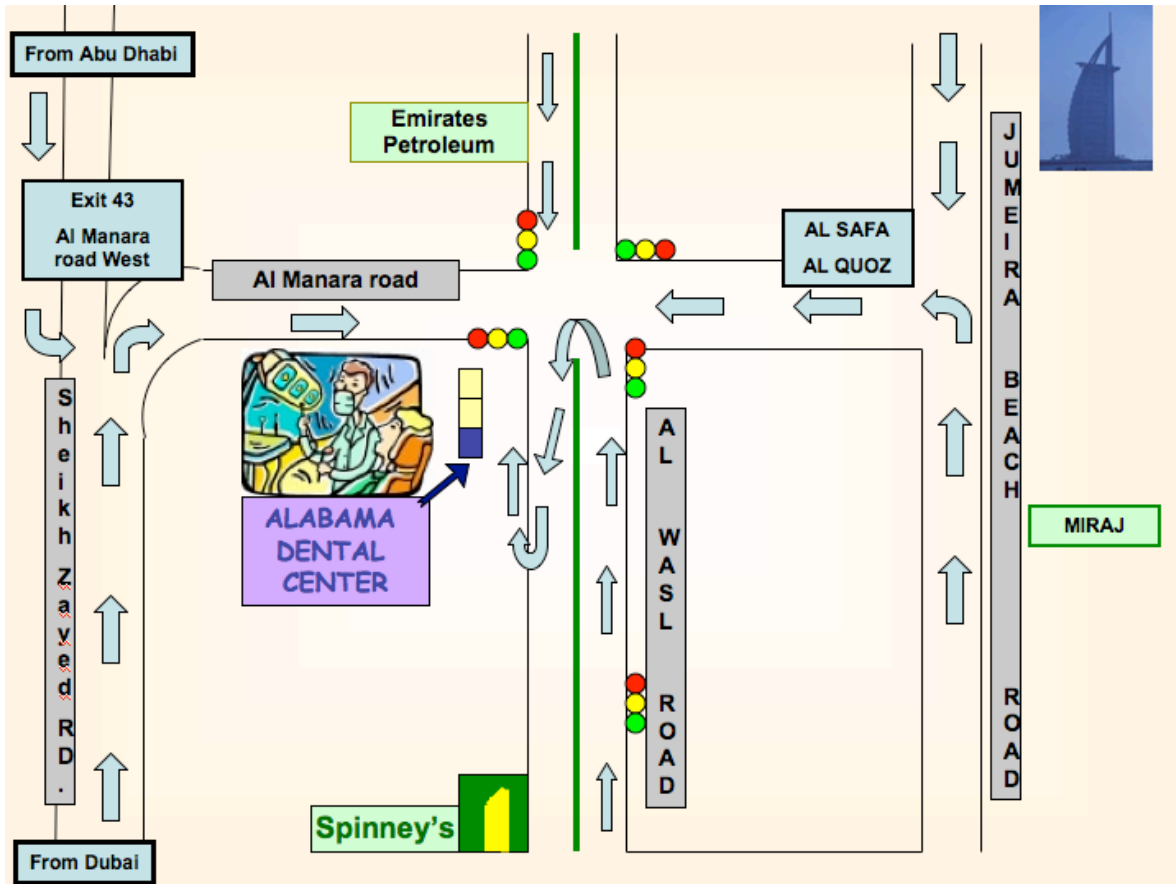

ACCESS TO ALABAMA DENTAL CENTER
Dr. Philippe TARDIEU

Coming from Abu Dhabi (Jebel Ali)

- By Sheikh Zayed road, take exit #43 to Al Manara road West, and take right at the first traffic light.
- By Al Wasl road, coming from the Burj Al Arab, after Emirates Petroleum (right side), take the first exit after the traffic light.
- By Jumeirah Beach road, coming from the Burj Al Arab, in Umm Suqeim, turn left on Al Manara road to Al Safa, Al Quoz. At Al Wasl Road junction take left and then take the first exist on the right side.

It's the third villa on the right side, back on the service road.

Coming from Dubai

- By Sheikh Zayed road, take exit #43 to Al Manara road West, and take right at the first traffic light.
- By Al Wasl road, after Spinney's (left side), go strait, pass the mosque (right side) and make a U turn at the second traffic light (Al Manara road).
- By Jumeirah Beach road, in Jumeirah 3, after Miraj building (right side), turn left on Al Manara road to Al Safa, Al Quoz . At Al Wasl road junction take left.